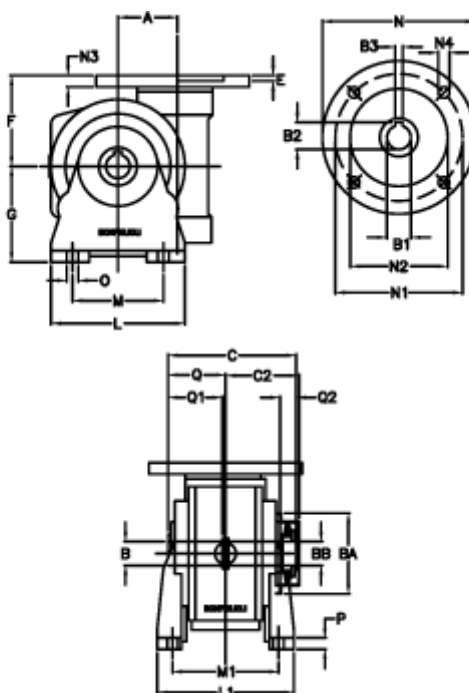

Article number: 390204910032216

Description: Worm Gear with Torque Limiter
VF 49-L1-V-100 P63B5

Measures

a	= 49.50	C2	= 63,5	M1	= 98.5	Q	= 51.0
B	= 25	Description	= VF 49V-xx-63B5	N	= 140	Q1	= 41
B1 E7	= 11	E	= 3.0	N1	= 115	Q2	= 15
B2	= 12.8	F	= 70	N2	= 95		
B3 H9	= 4	g	= 82	N3	= 10.5		
BA	= 63	L	= 110	N4	= 9,5		
BB H7	= 14	L1	= 124.0	O	= 8.5		
C	= 105	m	= 63	P	= 12		